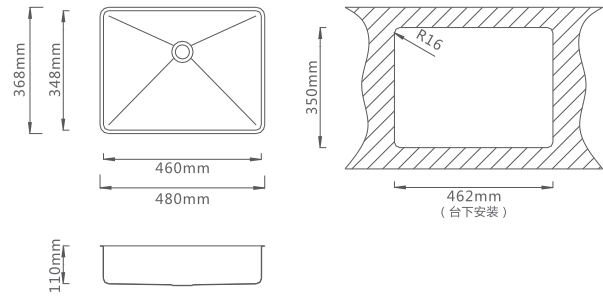

### Specifications

**Overall:**  
480 x 368 mm  
18-9/10" x 14-1/2"

**Big Bowl / Bowl :**  
460 x 348 mm  
18" x 17-7/10"

**Bowl Depth:**  
110 mm  
4-3/10"

### Cutout for undermount installation

462x350mm(4-R16)