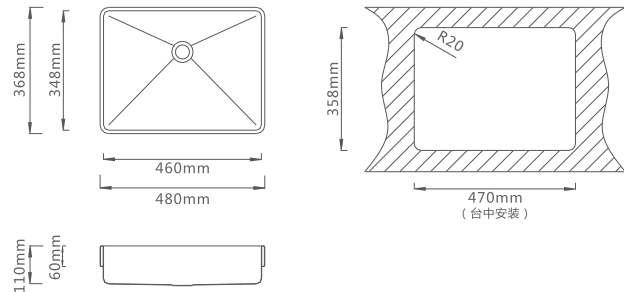

### Specifications

**Overall:**  
480 x 368 mm  
18-9/10" x 14-1/2"

**Big Bowl / Bowl :**  
460 x 348 mm  
18" x 17-7/10"

**Bowl Depth:**  
110 mm  
4-3/10"

### Cutout for undermount installation

462x350mm(4-R16)